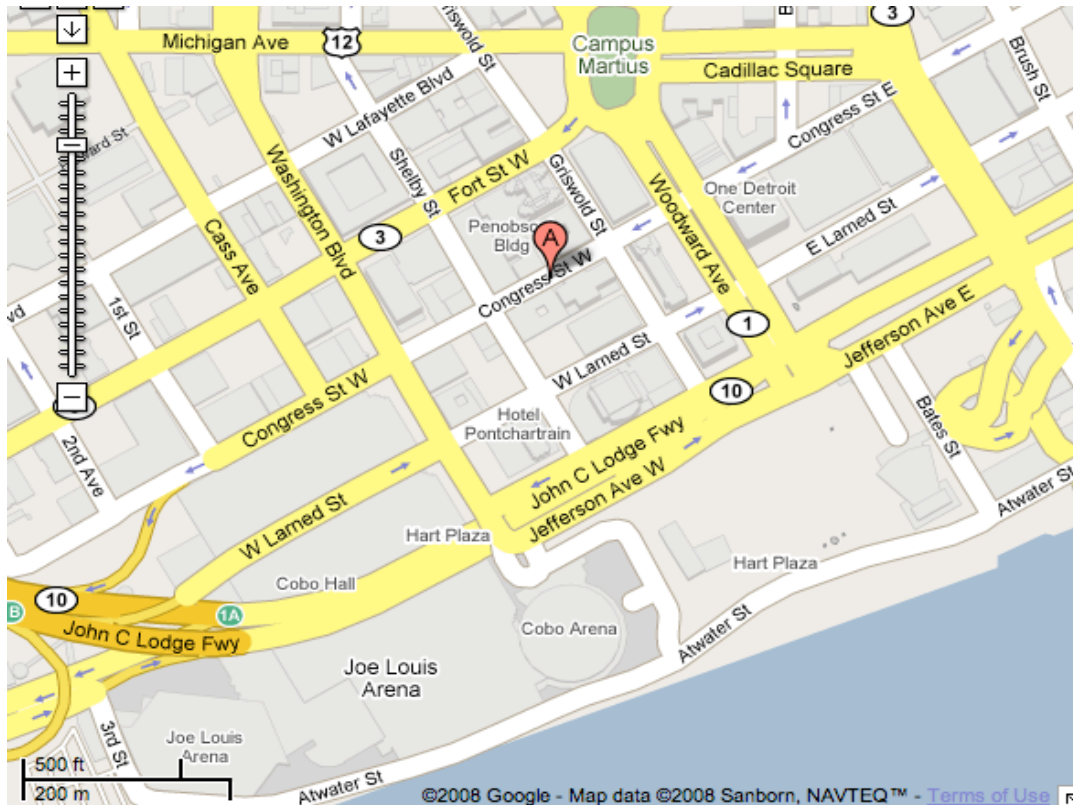

**FLAT
151**

**151 W. CONGRESS
DETROIT, MI 48226
313.309.2418
www.flat151.com**

FROM THE LODGE(M-10)

Take the **Lodge Fwy/M-10 S** towards **Detroit**
Take exit **1B** on the **left** to merge onto **W Larned St** toward **Cobo Center**
Second light turn left onto Shelby
FLAT151 is on the Corner of Shelby & Congress

FROM I-75 SOUTH

Take **I-75 S** toward **Detroit**
Continue on **Chrysler Fwy/I-375 S** (signs for **Civic Center/I-375**)
I-375 merges into **Jefferson Continue West**
Turn **right** at **Griswold St**
Turn **left** at **Congress St W**
FLAT151 is on the Corner of Shelby & Congress